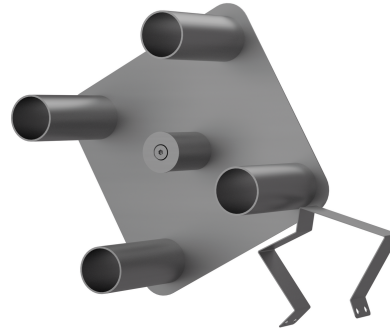

Spare part set MRU/TTU 4 AG turntable (38mm)

Replacement roll holder with traverse bracket (39-40 mm), for
MRU/TTU 4 toilet paper dispensers
Art.-No. 1424766

OPHARDT HYGIENE-TECHNIK GmbH + Co. KG
Lindenau 27 | 47611 Issum | Germany
Tel.: +49 (0) 28 35 18-10 | Fax +49 (0) 28 35 18-77
planer@ophardt.com | www.ophardt.com

References

Usage examples

Technical data

Housing:	Stainless steel, brushed
Net weight:	1.064 kg
Dimensions (W x H x D) in mm:	213 x 213 x 100